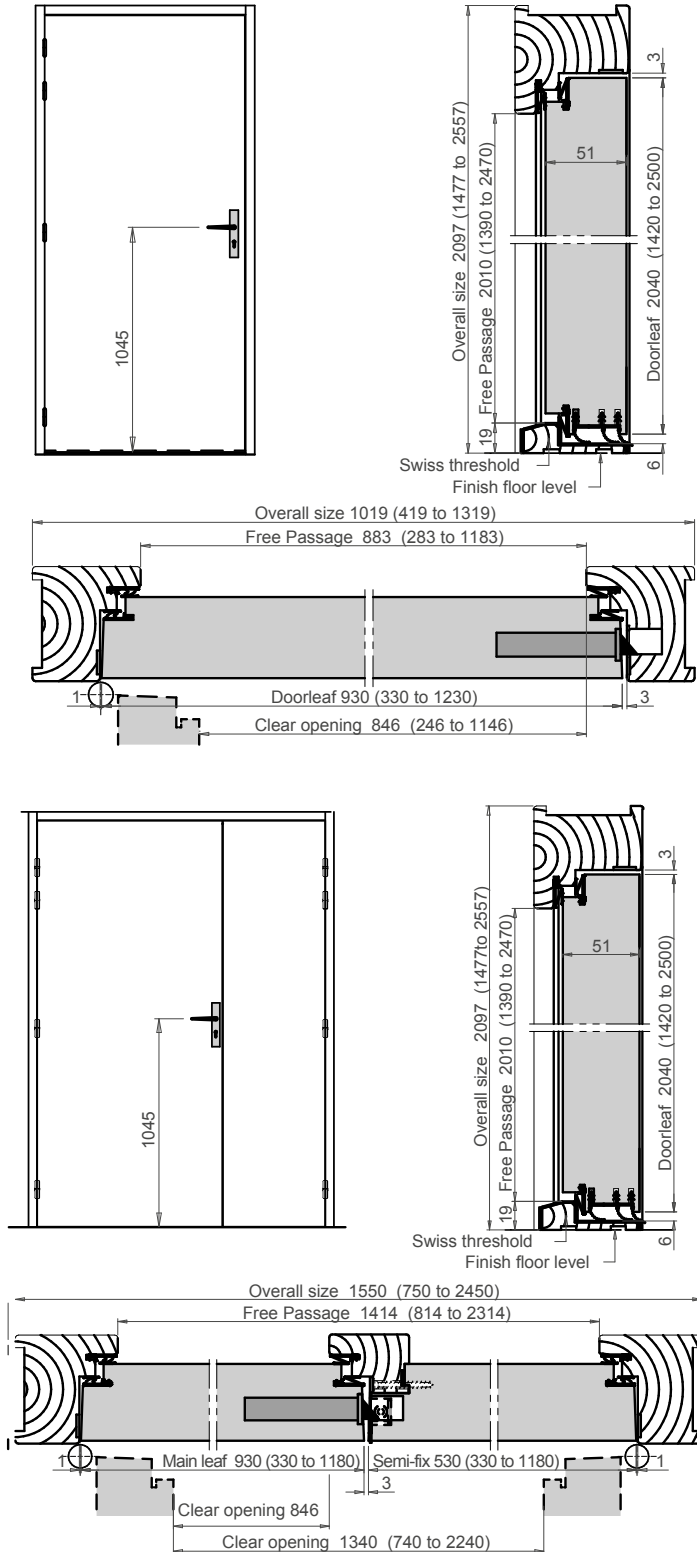

CHORUS 46

(SINGLE AND DOUBLE LEAF)

TIMBER ACOUSTIC & FIRE RATED DOORSETS

Tel: +33 22 812 0413
Rgd Office: JH INDUSTRIES
30 rue Pauline de Lézardière
85300 Challans FRANCE
www.huet-doors.co.uk

All sizes are in mm
JULY 2020