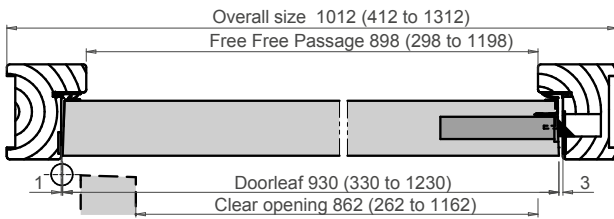

CHORUS 42

(SINGLE AND DOUBLE LEAF)

TIMBER ACOUSTIC & FIRE RATED DOORSETS