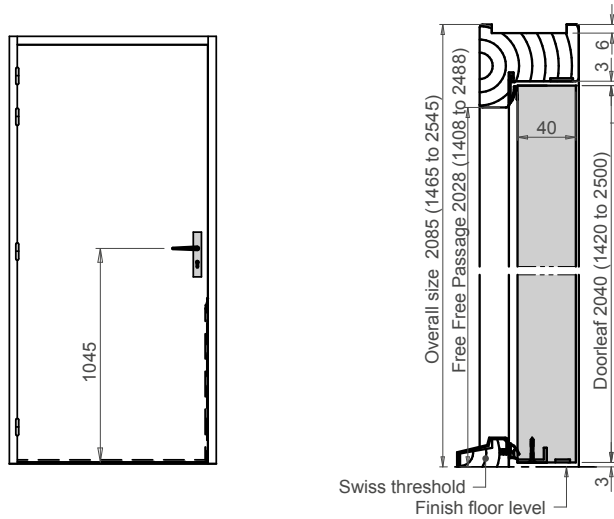

CHOICE OF DOOR FACINGS

- Primed
- Wood veneers
- Laminated
- White paint finish + other colour available by request
- Grooved to a wide choice of standard and bespoke finishes

IRONMONGERY

- 4 lift-off hinges - 140 x 70mm mild or stainless steel
- Cut-outs/mortices are available to suit a variety of locks and handles
- Cut-outs/mortices are available to suit a large choice of electromagnetic lock
- Spy hole
- Concealed door closer available: DORMA ITS96
- Electric striking plate (available on single leaf)
- Aluminium protection on lock edge/bottom

1200x400

*Stability of the door leaf is an important factor, particularly in areas of temperature variance between rooms or between rooms and corridors. Any distortion of the door leaf will result in the seals not functioning correctly. With the inclusion of a minimum of 2 steel sheets and other materials, Huet door leaves offer less than 2mm of distortion. The result is a door leaf and seal which continues to perform even with wide temperature differences.

HUET
HIGH PERFORMANCE DOORS

Tel: +33 22 812 0413
Rgd Office: JH INDUSTRIES
30 rue Pauline de Lézardière
85300 Challans FRANCE
www.huet-doors.co.uk

All sizes are in mm
JULY 2020

CHORUS 42

(SINGLE AND DOUBLE LEAF)

TIMBER ACOUSTIC & FIRE RATED DOORSETS

Swiss threshold 35x20

Swiss threshold 50x20

Swiss threshold 67x27

Pyramidal threshold 67x15

Flat threshold 35x12

Swiss threshold 67x19

Mechanical drop seal