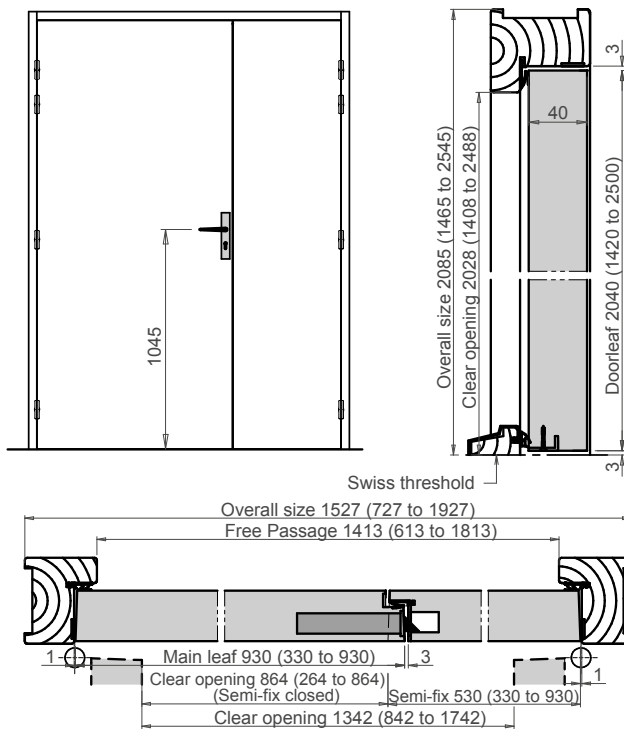

PERIMETER SEALS

- Intumescent seals factory fitted (within the frame or leaf)
- Combined smoke and acoustic seals fitted within the frame and leaf
- Large thresholds selection

400x300

Ø360

1200x200

1200x300

1200x400

*Stability of the door leaf is an important factor, particularly in areas of temperature variance between rooms or between rooms and corridors. Any distortion of the door leaf will result in the seals not functioning correctly. With the inclusion of a minimum of 2 steel sheets and other materials, Huet door leaves offer less than 2mm of distortion. The result is a door leaf and seal which continues to perform even with wide temperature differences.

HUET
HIGH PERFORMANCE DOORS

Tel: +33 22 812 0413
Rgd Office: JH INDUSTRIES
30 rue Pauline de Lézardière
85300 Challans FRANCE
www.huet-doors.co.uk

All sizes are in mm
JULY 2020

CHORUS 42

(SINGLE AND DOUBLE LEAF)

TIMBER ACOUSTIC & FIRE RATED DOORSETS

Swiss threshold 35x20

Swiss threshold 50x20

Swiss threshold 67x27

Pyramidal threshold 67x15

Flat threshold 35x12

Swiss threshold 67x19

Mechanical drop seal