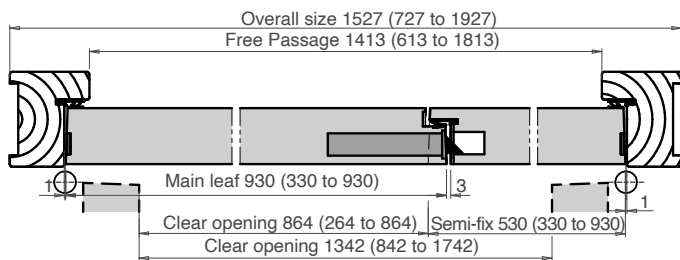

PERIMETER SEALS

- Intumescent seals factory fitted (within the frame or leaf)
- Combined smoke and acoustic seals fitted within the frame and leaf
- Large thresholds selection

400x300

Ø360

1200x200

1200x300

1200x400

750x200

750x200
700x200

750x200
500x200

1450x200

1650x200

Tel: +33 22 812 0413
Rgd Office: JH INDUSTRIES
30 rue Pauline de Lézardière
85300 Challans FRANCE
www.huet-doors.co.uk

All sizes are in mm
JULY 2020

CLUB 30 (SINGLE AND DOUBLE LEAF)

TIMBER ACOUSTIC & FIRE RATED DOORSETS

Swiss threshold 35x20

Swiss threshold 50x20

Swiss threshold 67x27

Pyramidal threshold 67x15

Flat threshold 35x12

Swiss threshold 67x19