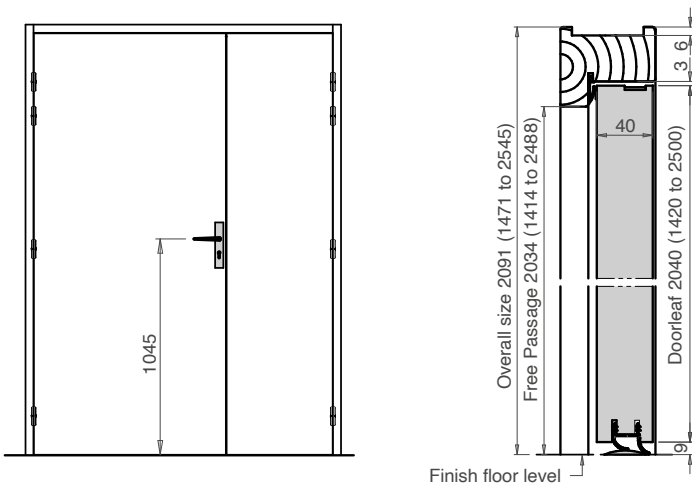

CHOICE OF DOOR FACINGS

- Primed
- Wood veneers
- Laminated
- White paint finish + other colour available by request
- Grooved to a wide choice of standard and bespoke finishes

IRONMONGERY

- 3 or 4 lift-off hinges - 140 x 70mm mild or stainless steel
- Cut-outs/mortices are available to suit a variety of locks and handles
- Cut-outs/mortices are available to suit a large choice of electromagnetic lock
- Spy hole
- Concealed door closer available: DORMA ITS96
- Electric striking plate
- Aluminium protection on lock edge/bottom (single leaf)

1200x400

750x200

750x200
700x200

750x200
500x200

1450x200

1650x200

Tel: +33 22 812 0413
Rgd Office: JH INDUSTRIES
30 rue Pauline de Lézardière
85300 Challans FRANCE
www.huet-doors.co.uk

All sizes are in mm
JULY 2020

CLUB 30 (SINGLE AND DOUBLE LEAF)

TIMBER ACOUSTIC & FIRE RATED DOORSETS

Swiss threshold 35x20

Swiss threshold 50x20

Swiss threshold 67x27

Pyramidal threshold 67x15

Flat threshold 35x12

Swiss threshold 67x19