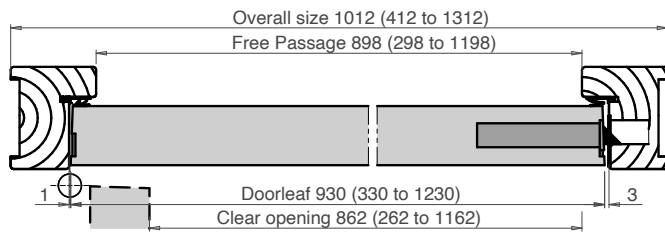

CLUB 30 (SINGLE AND DOUBLE LEAF)

TIMBER ACOUSTIC & FIRE RATED DOORSETS