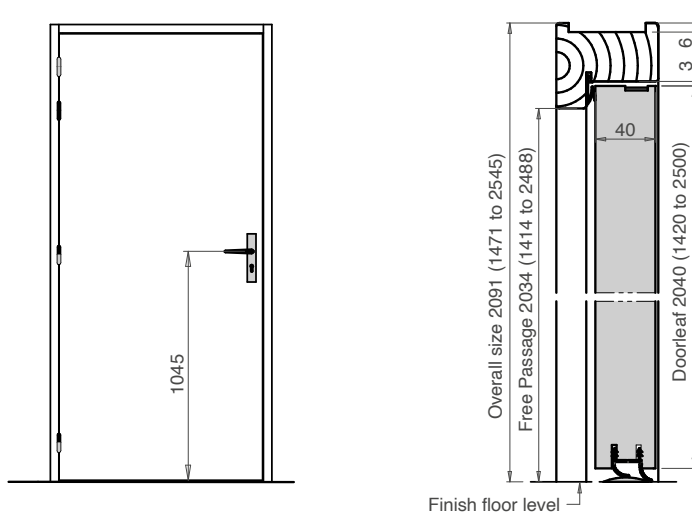

CLUB 30 (SINGLE AND DOUBLE LEAF)

TIMBER ACOUSTIC & FIRE RATED DOORSETS