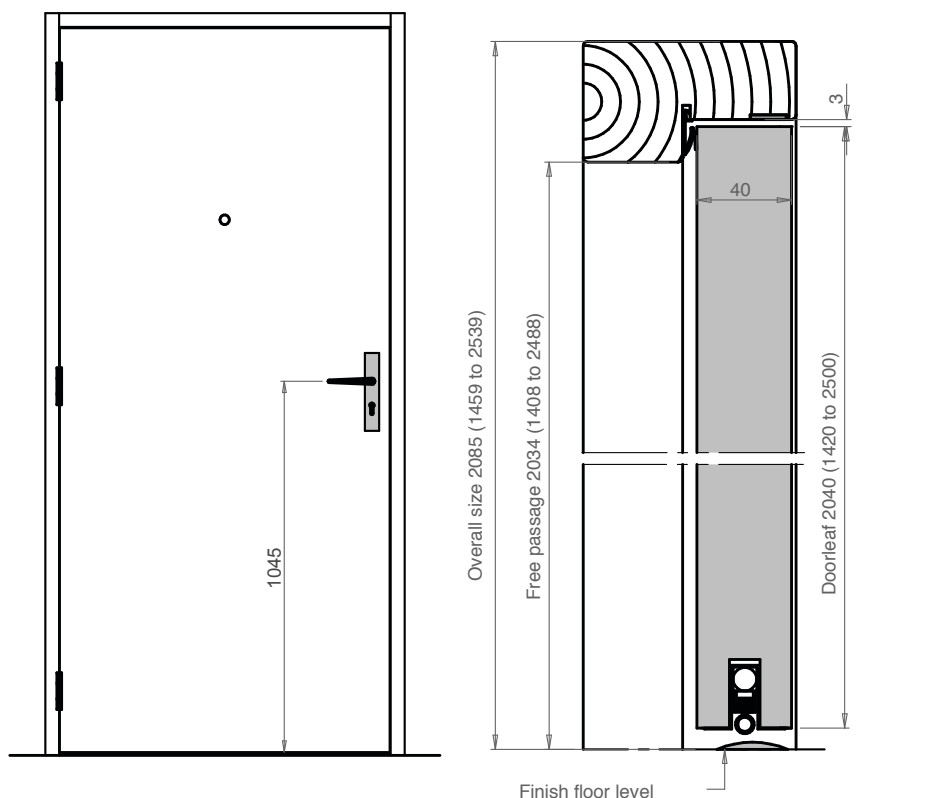

AXIOME 39 (SINGLE LEAF)

APARTMENT ENTRANCE

TIMBER ACOUSTIC & FIRE RATED DOORSETS

Tel: +33 22 812 0413

Rgd Office: JH INDUSTRIES
30 rue Pauline de Lézardière
85300 Challans FRANCE
www.huet-doors.co.uk

All sizes are in mm
JULY 2020