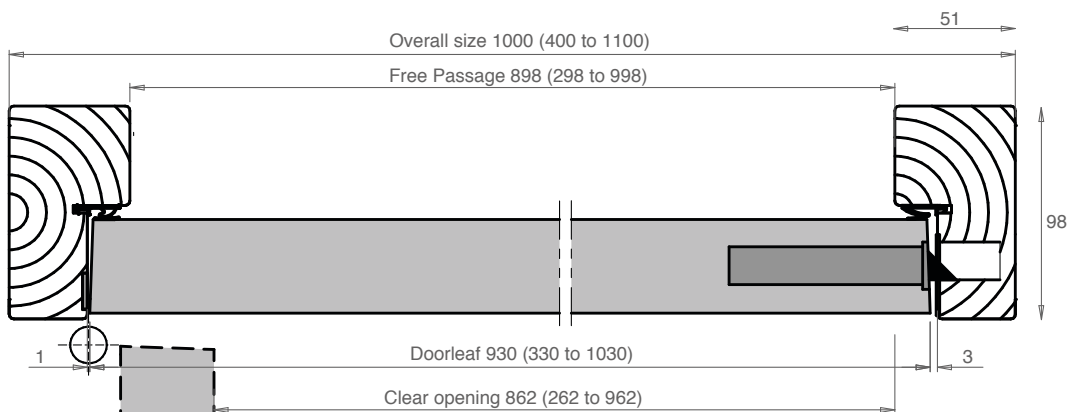

AXIOME 39 (SINGLE LEAF)

APARTMENT ENTRANCE

TIMBER ACOUSTIC & FIRE RATED DOORSETS

Tel: +33 22 812 0413

Rgd Office: JH INDUSTRIES
30 rue Pauline de Lézardière
85300 Challans FRANCE
www.huet-doors.co.uk

All sizes are in mm
JULY 2020