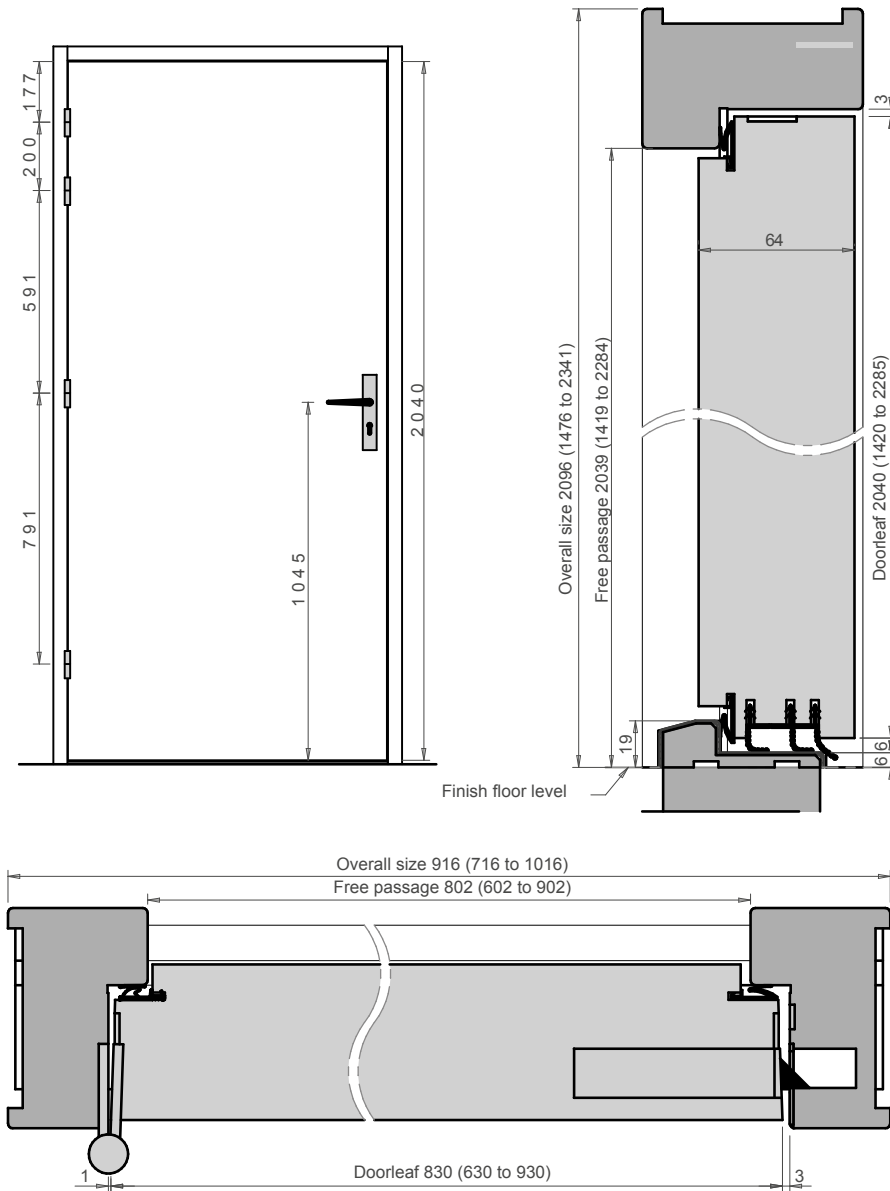

ISADX 4260

(SINGLE LEAF)

TIMBER ACOUSTIC & FIRE RATED DOORSETS

Pyramidal threshold 67x15

Swiss threshold 67x19

Tel: +33 22 812 0413
Rgd Office: JH INDUSTRIES
30 rue Pauline de Lézardière
85300 Challans FRANCE
www.huet-doors.co.uk

All sizes are in mm
JULY 2020