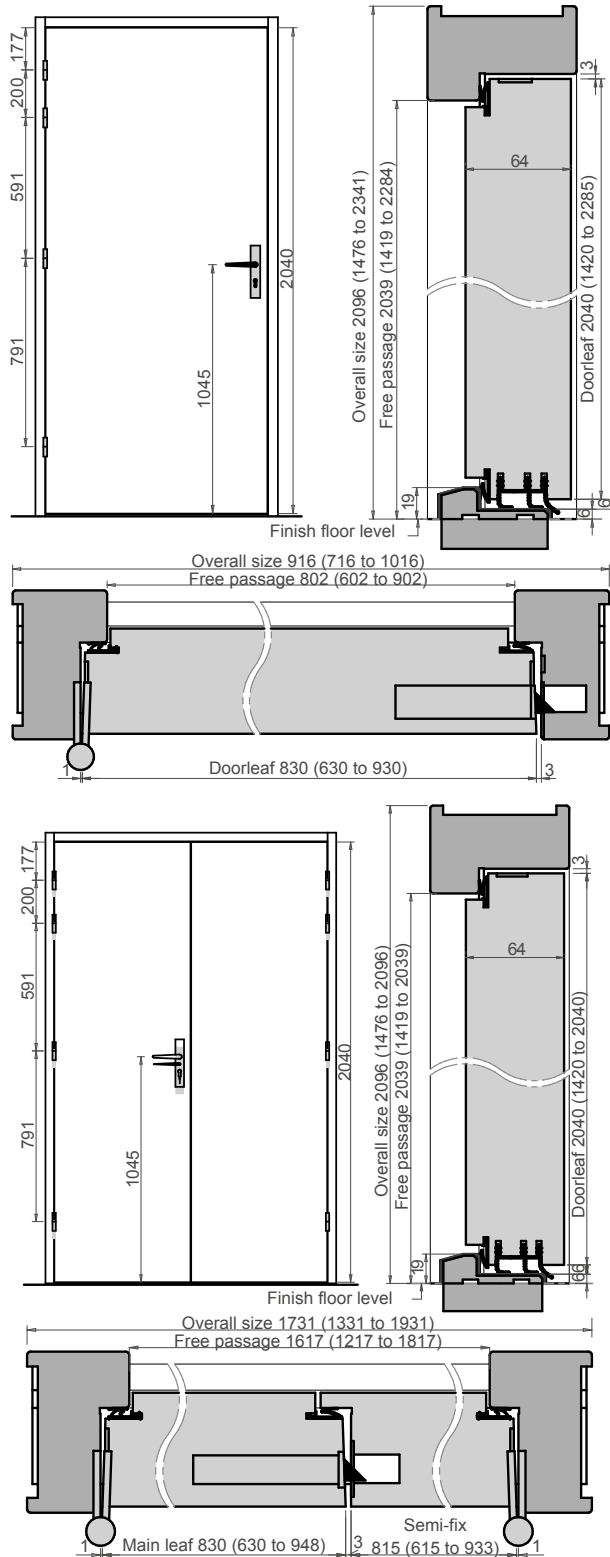

ISADX 3960

(SINGLE AND DOUBLE LEAF)

TIMBER ACOUSTIC & FIRE RATED DOORSETS

Tel: +33 22 812 0413
Rgd Office: JH INDUSTRIES
30 rue Pauline de Lézardière
85300 Challans FRANCE
www.huet-doors.co.uk

All sizes are in mm
JULY 2020