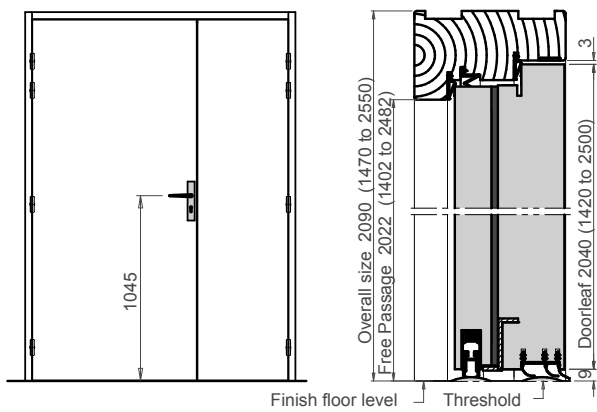

CHORUS 49

(SINGLE AND DOUBLE LEAF)

TIMBER ACOUSTIC & FIRE RATED DOORSETS