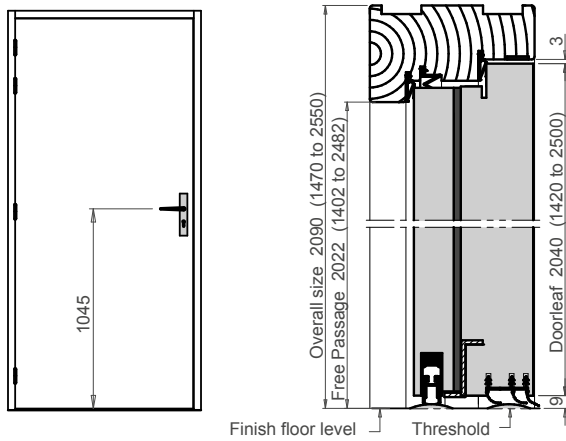

CHORUS 49

(SINGLE AND DOUBLE LEAF)

TIMBER ACOUSTIC & FIRE RATED DOORSETS