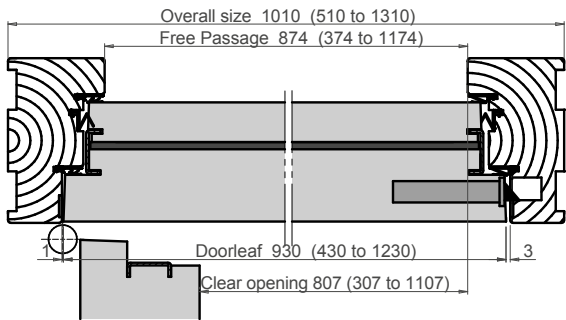

CHORUS 49

(SINGLE AND DOUBLE LEAF)

TIMBER ACOUSTIC & FIRE RATED DOORSETS