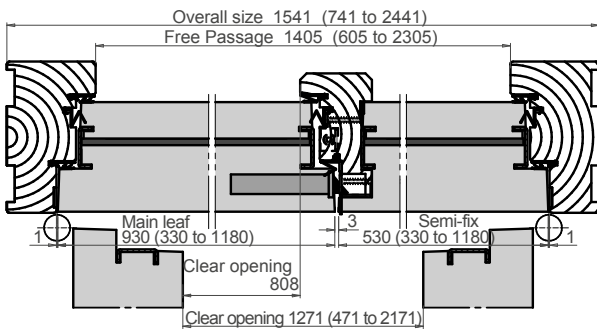

CHORUS 49

(SINGLE AND DOUBLE LEAF)

TIMBER ACOUSTIC & FIRE RATED DOORSETS